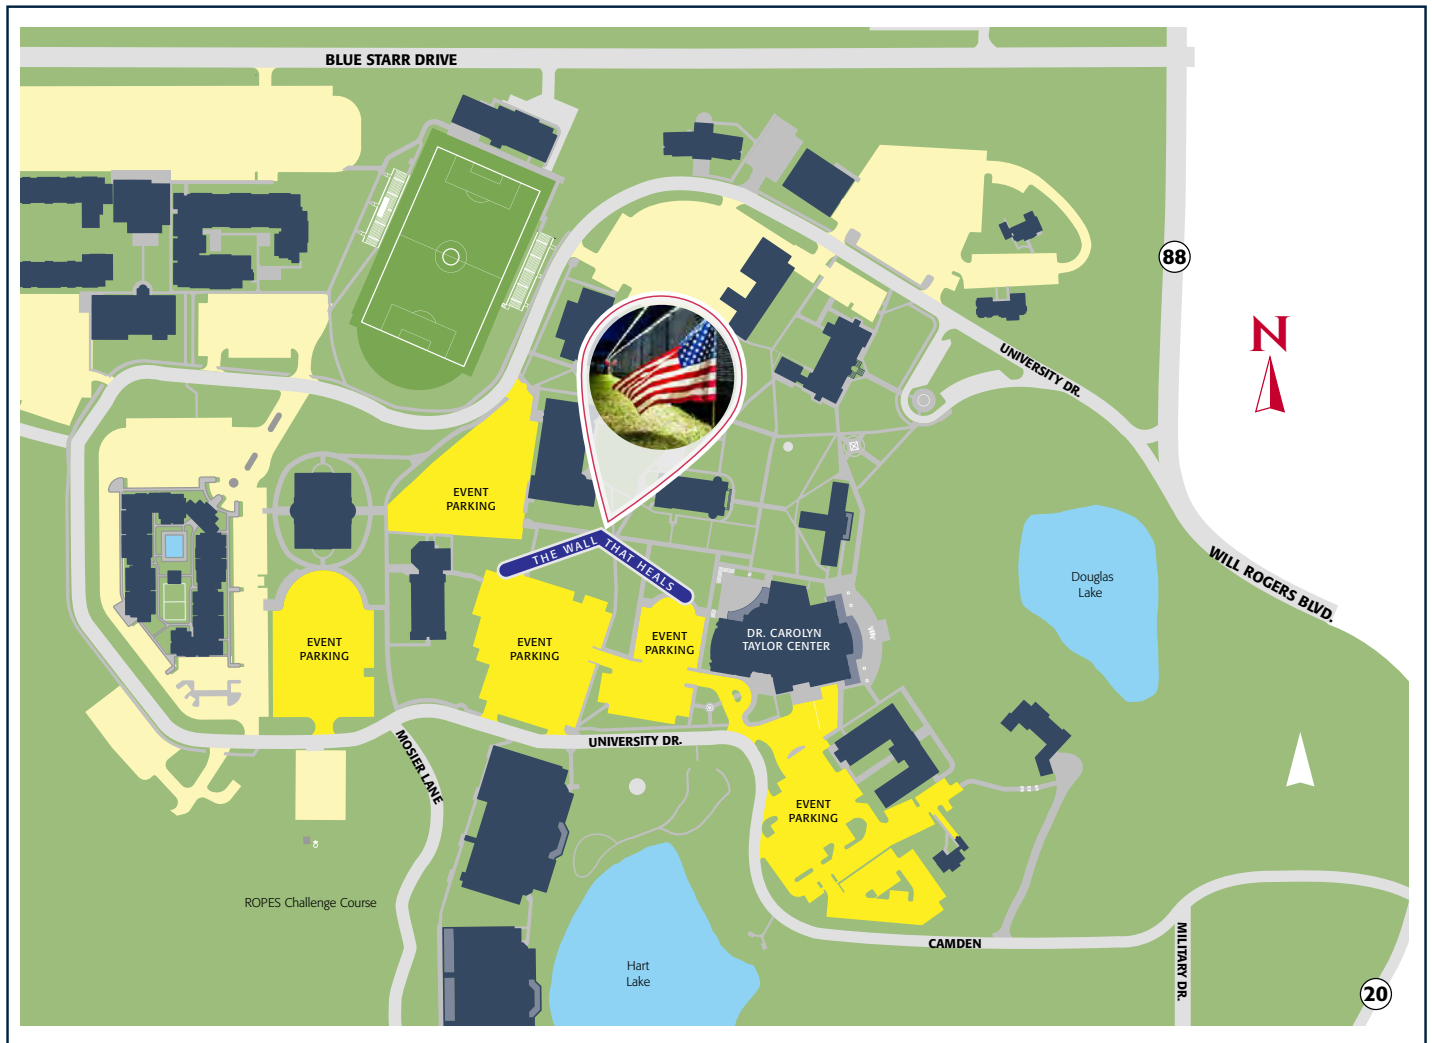

THE WALL THAT HEALS

JUNE 7 - 10, 2018

ROGERS STATE
UNIVERSITY

1701 W. WILL ROGERS BLVD. | CLAREMORE, OK 74017 | WWW.RSU.EDU