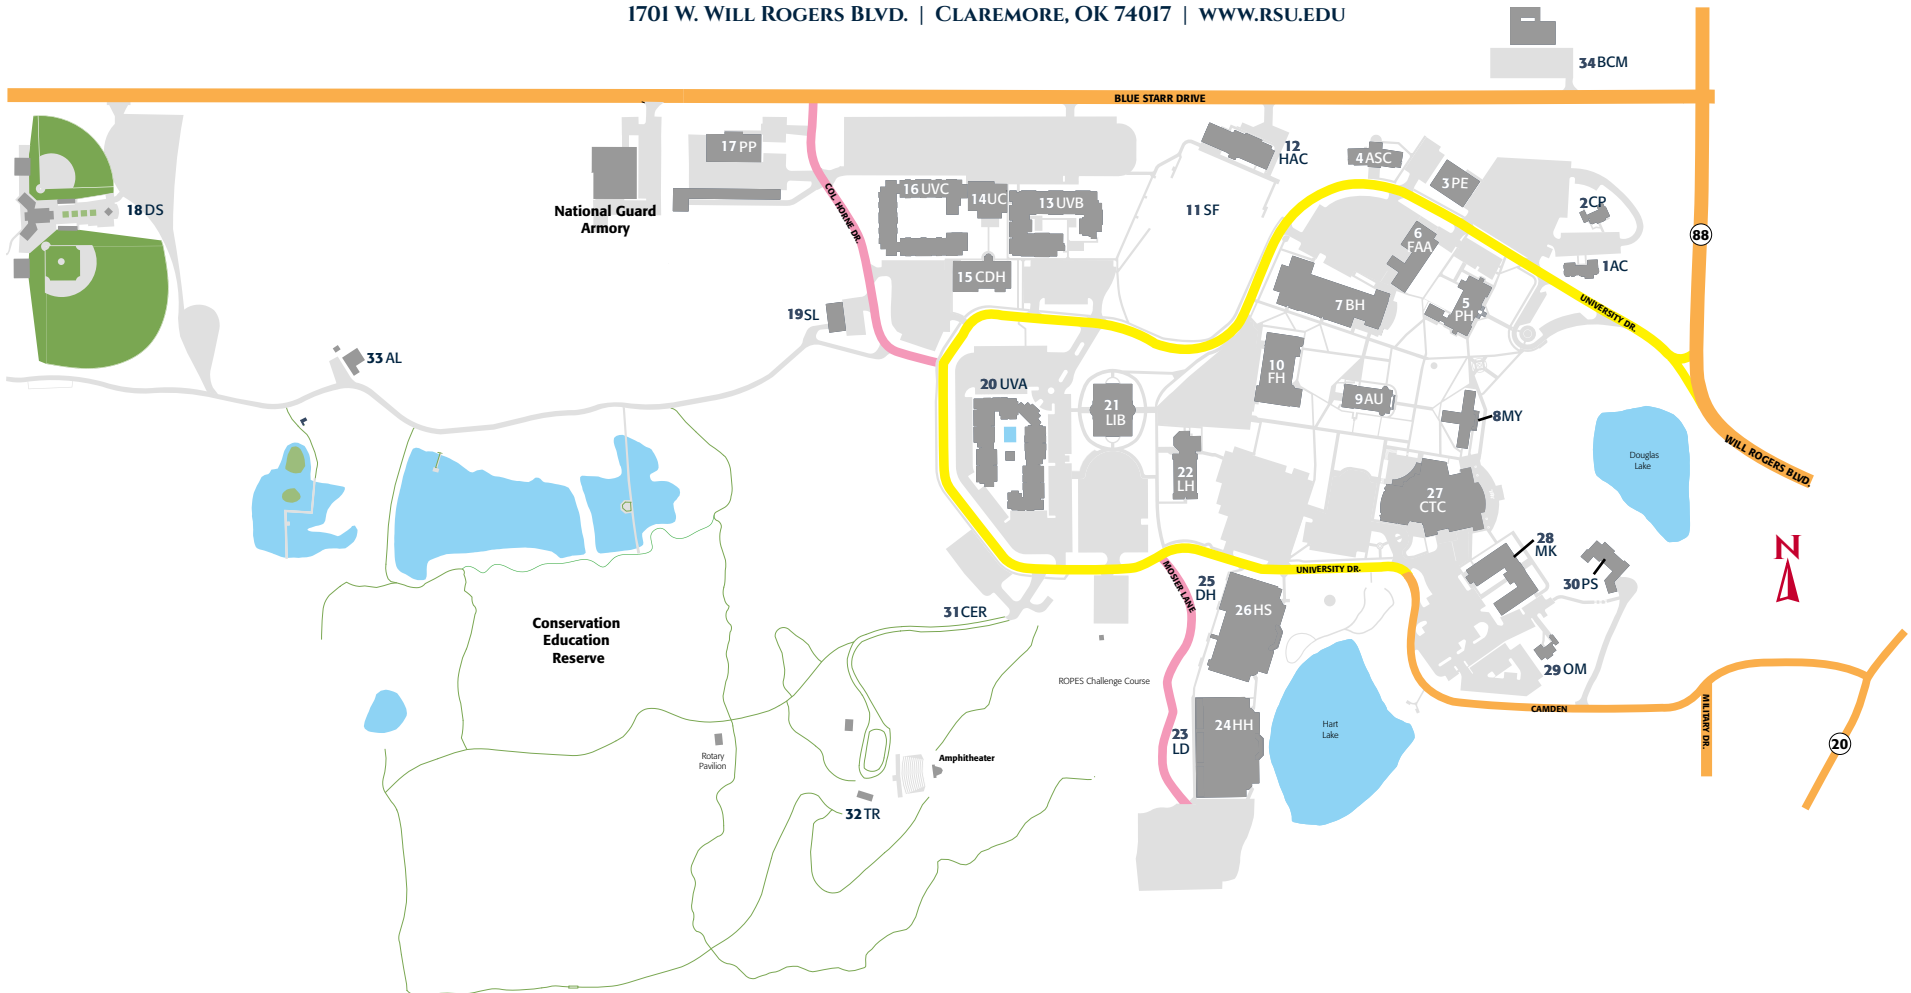

ROGERS STATE UNIVERSITY

1701 W. WILL ROGERS BLVD. | CLAREMORE, OK 74017 | WWW.RSU.EDU

- 1. Foundation-Alumni Center (AC)
- 2. Campus Police (CP)
- 3. Pershing Hall (PE)
- 4. Administrative Services Center (ASC)
- 5. Preparatory Hall (PH)
- 6. Fine Arts Annex (FAA)
- 7. Baird Hall (BH)

- 8. Meyer Hall (MY)
- 9. Will Rogers Auditorium (AU)
- 10. Bushyhead Fieldhouse (FH)
- 11. Soldier Field (SF)
- 12. Hillcat Athletics Center (HAC)
- 13. University Village B (UVB)
- 14. University Village B Clubhouse (UC)

- 15. Chapman Dining Hall (CDH)
- 16. University Village C (UVC)
- 17. Physical Plant Offices (PP)
- 18. Baseball/Softball Fields (DS)
- 19. Sculpture Lab (SL)
- 20. University Village A (UVA)
- 21. Stratton Taylor Library (LIB)

- 22. Loshbaugh Hall (LH)
- 23. Ledbetter Hall (LD)
- 24. Herrington Hall (HH)
- 25. Downs Hall (DH)
- 26. Health Sciences Bldg. (HS)
- 27. Dr. Carolyn Taylor Center
(Formerly Centennial Center)
– Student Services (CTC)