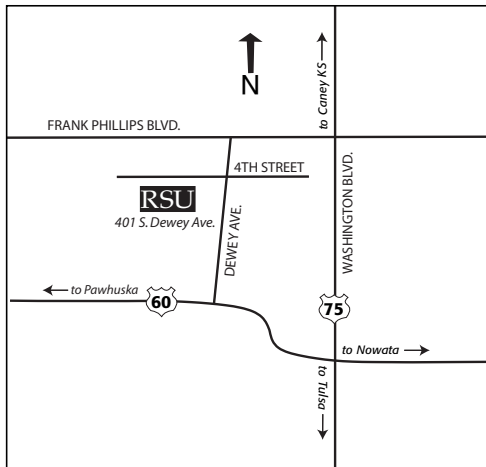

Claremore Campus Map

1701 W. Will Rogers Blvd.
Claremore, OK 74017
(918) 343-7777

- | | | | |
|---------------------------------|--------------------------------|----------------------------------|------------------------------------|
| 1. Foundation-Alumni Center | 9. Will Rogers Auditorium | 17. Loshbaugh Hall | 24. OMA House |
| 2. Campus Police | 10. Bushyhead Fieldhouse | 18. Ledbetter Hall | 25. President's House |
| 3. RSU Child Development Center | 11. Soldier's Field | 19. Herrington Hall | 26. Conservation Education Reserve |
| 4. Pershing Hall | 12. Physical Plant Offices | 20. Downs Hall | 27. Terra Lab |
| 5. Innovation Center | 13. Baseball & Softball Fields | 21. Health Sciences Bldg. | 28. Aquatics Lab |
| 6. Preparatory Hall | 14. Sculpture Lab | 22. Centennial Center | 29. Barn |
| 7. Baird Hall | 15. Student Apartments | 23. Markham Hall/RSU-TV & RSU-FM | 30. Baptist Campus Ministry |
| 8. Meyer Hall | 16. Stratton Taylor Library | | |

Bartlesville Campus Map

401 S. Dewey
(918) 338-8000

Pryor Campus Map

421 S. Elliott
(918) 825-6117