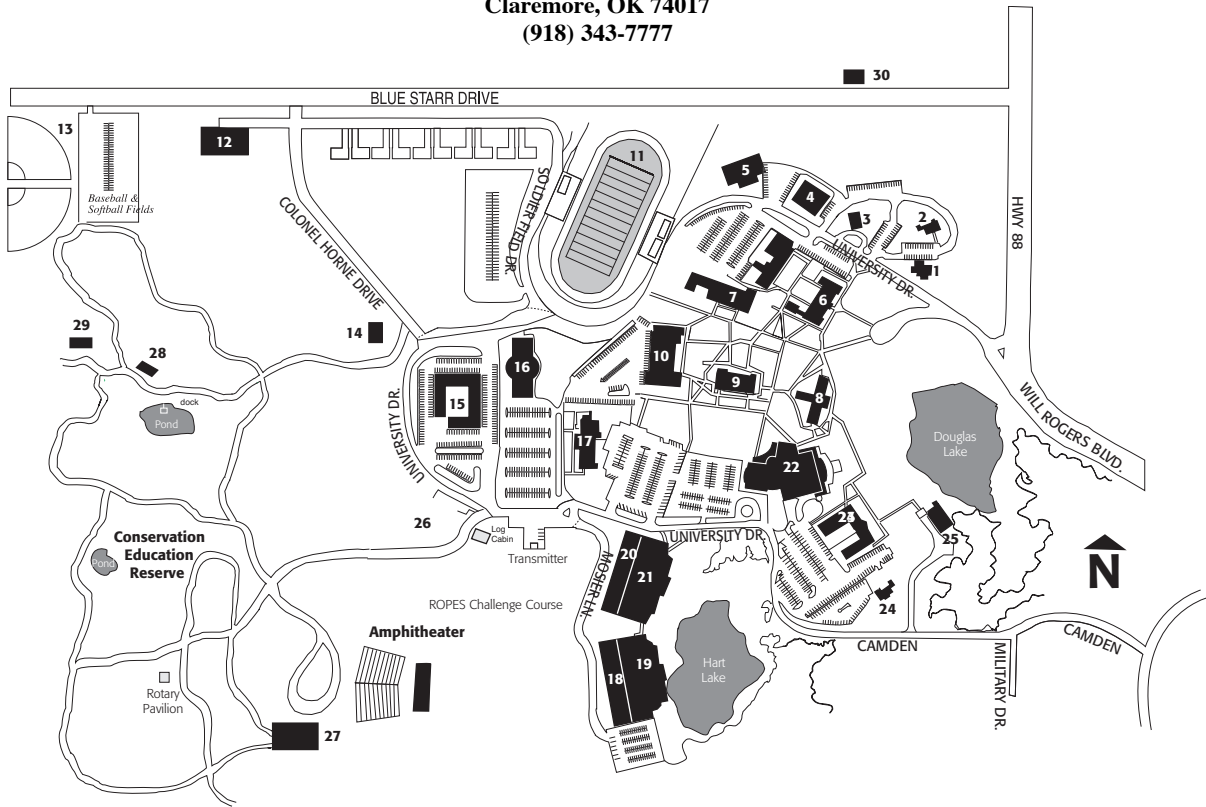

Claremore Campus Map

1701 W. Will Rogers Blvd.
Claremore, OK 74017
(918) 343-7777

- | | | | |
|---------------------------------|--------------------------------|----------------------------------|------------------------------------|
| 1. Foundation-Alumni Center | 9. Will Rogers Auditorium | 17. Loshbaugh Hall | 24. OMA House |
| 2. Campus Police | 10. Bushyhead Fieldhouse | 18. Ledbetter Hall | 25. President's House |
| 3. RSU Child Development Center | 11. Soldier's Field | 19. Herrington Hall | 26. Conservation Education Reserve |
| 4. Pershing Hall | 12. Physical Plant Offices | 20. Downs Hall | 27. Terra Lab |
| 5. Innovation Center | 13. Baseball & Softball Fields | 21. Health Sciences Bldg. | 28. Aquatics Lab |
| 6. Preparatory Hall | 14. Sculpture Lab | 22. Centennial Center | 29. Barn |
| 7. Baird Hall | 15. Student Apartments | 23. Markham Hall/RSU-TV & RSU-FM | 30. Baptist Campus Ministry |
| 8. Meyer Hall | 16. Stratton Taylor Library | | |

Bartlesville Campus Map

401 S. Dewey
(918) 338-8000

Pryor Campus Map

421 S. Elliott
(918) 825-6117