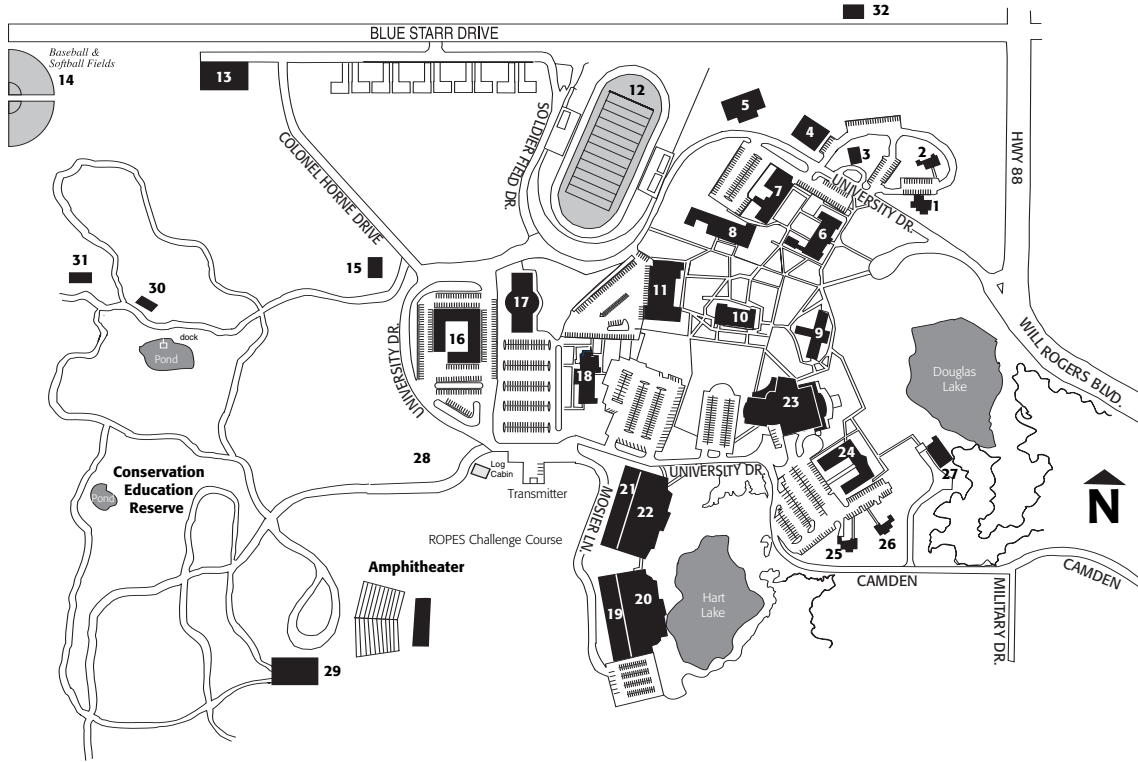

Claremore Campus Map

1701 W. Will Rogers Blvd.
Claremore, OK 74017
(918) 343-7777

- | | | | |
|---------------------------------|--------------------------------|---|------------------------------------|
| 1. Foundation-Alumni Center | 9. Meyer Hall | 17. Stratton Taylor Library | 25. Faculty/Staff House |
| 2. Campus Police | 10. Will Rogers Auditorium | 18. Loshbaugh Hall | 26. OMA House |
| 3. RSU Child Development Center | 11. Bushyhead Fieldhouse | 19. Ledbetter Hall | 27. President's House |
| 4. Pershing Hall | 12. Soldier's Field | 20. Herrington Hall | 28. Conservation Education Reserve |
| 5. Innovation Center | 13. Physical Plant Offices | 21. Downs Hall | 29. Terra Lab |
| 6. Preparatory Hall | 14. Baseball & Softball Fields | 22. Health Sciences Bldg. | 30. Aquatics Lab |
| 7. Student Union/Bookstore | 15. Sculpture Lab | 23. Student Services Center Building Site | 31. Barn |
| 8. Baird Hall | 16. Student Apartments | 24. Markham Hall/RSU-TV & RSU-FM | 32. Baptist Campus Ministry |

Bartlesville Campus Map

401 S. Dewey
(918) 338-8000

Pryor Campus Map

421 S. Elliott
(918) 825-6117