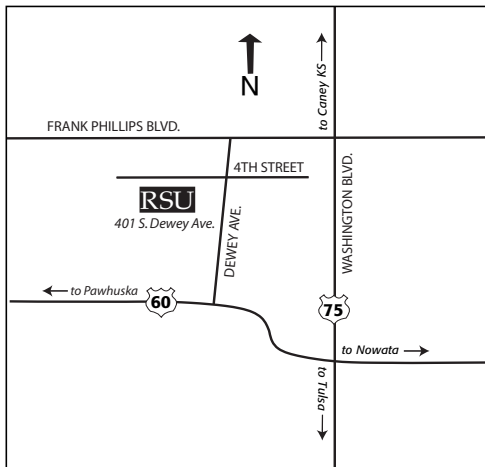

Claremore Campus Map

1701 W. Will Rogers Blvd.
Claremore, OK 74017
(918) 343-7777

- | | | | |
|---------------------------------|--------------------------------|---|------------------------------------|
| 1. Foundation-Alumni Center | 9. Meyer Hall | 17. Stratton Taylor Library | 25. Faculty/Staff House |
| 2. Campus Police | 10. Will Rogers Auditorium | 18. Loshbaugh Hall | 26. OMA House |
| 3. RSU Child Development Center | 11. Bushyhead Fieldhouse | 19. Ledbetter Hall | 27. President's House |
| 4. Pershing Hall | 12. Soldier's Field | 20. Herrington Hall | 28. Conservation Education Reserve |
| 5. Innovation Center | 13. Physical Plant Offices | 21. Downs Hall | 29. Terra Lab |
| 6. Preparatory Hall | 14. Baseball & Softball Fields | 22. Health Sciences Bldg. | 30. Aquatics Lab |
| 7. Student Union/Bookstore | 15. Sculpture Lab | 23. Student Services Center Building Site | 31. Barn |
| 8. Baird Hall | 16. Student Apartments | 24. Markham Hall/RSU-TV & RSU-FM | 32. Baptist Campus Ministry |

Bartlesville Campus Map

401 S. Dewey
(918) 338-8000

Pryor Campus Map

421 S. Elliott
(918) 825-6117