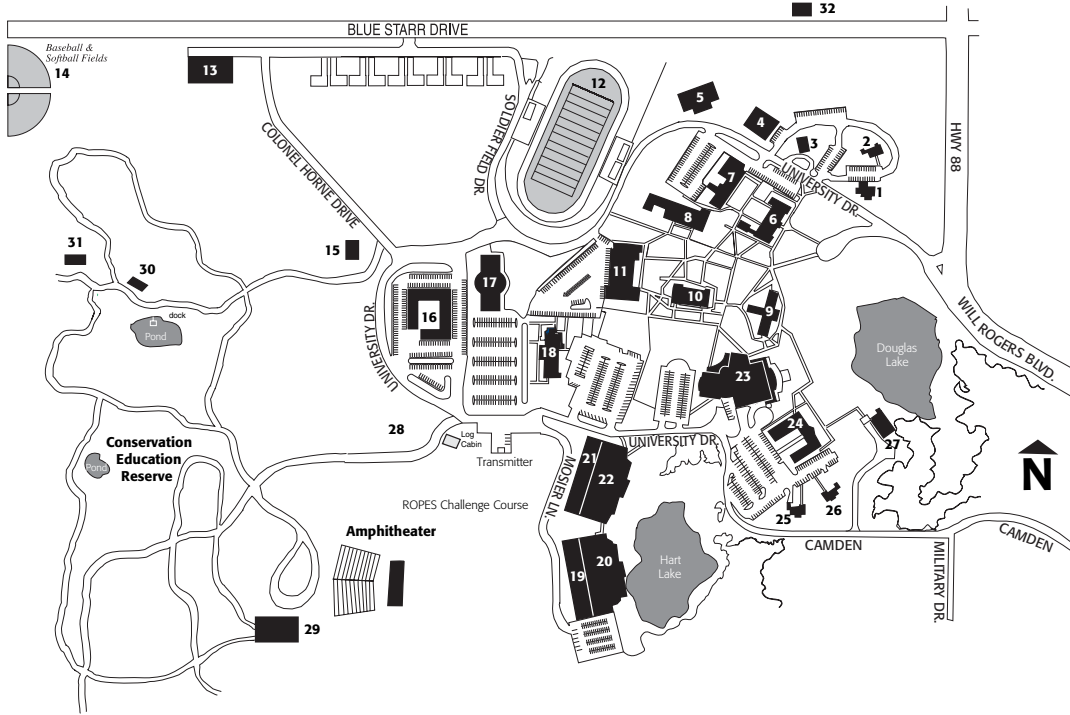

# Claremore Campus Map

1701 W. Will Rogers Blvd.  
Claremore, OK 74017  
(918) 343-7777

- |                                 |                                |  |                                    |
|---------------------------------|--------------------------------|--|------------------------------------|
| 1. Foundation-Alumni Center     | 9. Meyer Hall                  | 17. Stratton Taylor Library                      | 25. Faculty/Staff House            |
| 2. Campus Police                | 10. Will Rogers Auditorium     | 18. Loshbaugh Hall                               | 26. OMA House                      |
| 3. RSU Child Development Center | 11. Bushyhead Fieldhouse       | 19. Ledbetter Hall                               | 27. President's House              |
| 4. Pershing Hall                | 12. Soldier's Field            | 20. Herrington Hall                              | 28. Conservation Education Reserve |
| 5. Innovation Center            | 13. Physical Plant Offices     | 21. Downs Hall                                   | 29. Terra Lab                      |
| 6. Preparatory Hall             | 14. Baseball & Softball Fields | 22. Health Sciences Bldg.                        | 30. Aquatics Lab                   |
| 7. Student Union/Bookstore      | 15. Sculpture Lab              | 23. Student Services Center (UNDER CONSTRUCTION) | 31. Barn                           |
| 8. Baird Hall                   | 16. Student Apartments         | 24. Markham Hall/RSU-TV & RSU-FM                 | 32. Baptist Campus Ministry        |

# Bartlesville Campus Map

401 S. Dewey  
(918) 338-8000

# Pryor Campus Map

421 S. Elliott  
(918) 825-6117