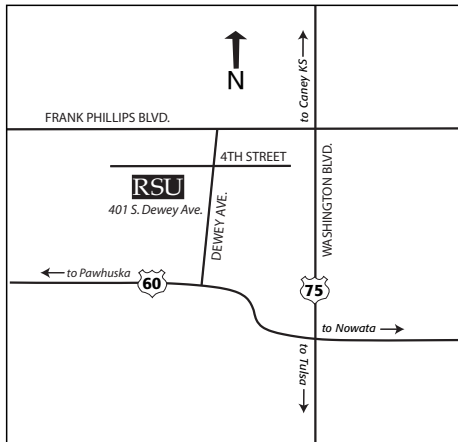

# Claremore Campus Map

1701 W. Will Rogers Blvd.  
Claremore, OK 74017  
(918) 343-7777

- |                                 |                                |  |                                    |
|---------------------------------|--------------------------------|--|------------------------------------|
| 1. Foundation-Alumni Center     | 9. Meyer Hall                  | 17. Stratton Taylor Library                      | 25. Faculty/Staff House            |
| 2. Campus Police                | 10. Will Rogers Auditorium     | 18. Loshbaugh Hall                               | 26. OMA House                      |
| 3. RSU Child Development Center | 11. Bushyhead Fieldhouse       | 19. Ledbetter Hall                               | 27. President's House              |
| 4. Pershing Hall                | 12. Soldier's Field            | 20. Herrington Hall                              | 28. Conservation Education Reserve |
| 5. Innovation Center            | 13. Physical Plant Offices     | 21. Downs Hall                                   | 29. Terra Lab                      |
| 6. Preparatory Hall             | 14. Baseball & Softball Fields | 22. Health Sciences Bldg.                        | 30. Aquatics Lab                   |
| 7. Student Union/Bookstore      | 15. Sculpture Lab              | 23. Student Services Center (UNDER CONSTRUCTION) | 31. Barn                           |
| 8. Baird Hall                   | 16. Student Apartments         | 24. Markham Hall/RSU-TV & RSU-FM                 | 32. Baptist Campus Ministry        |

# Bartlesville Campus Map

401 S. Dewey  
(918) 338-8000

# Pryor Campus Map

421 S. Elliott  
(918) 825-6117